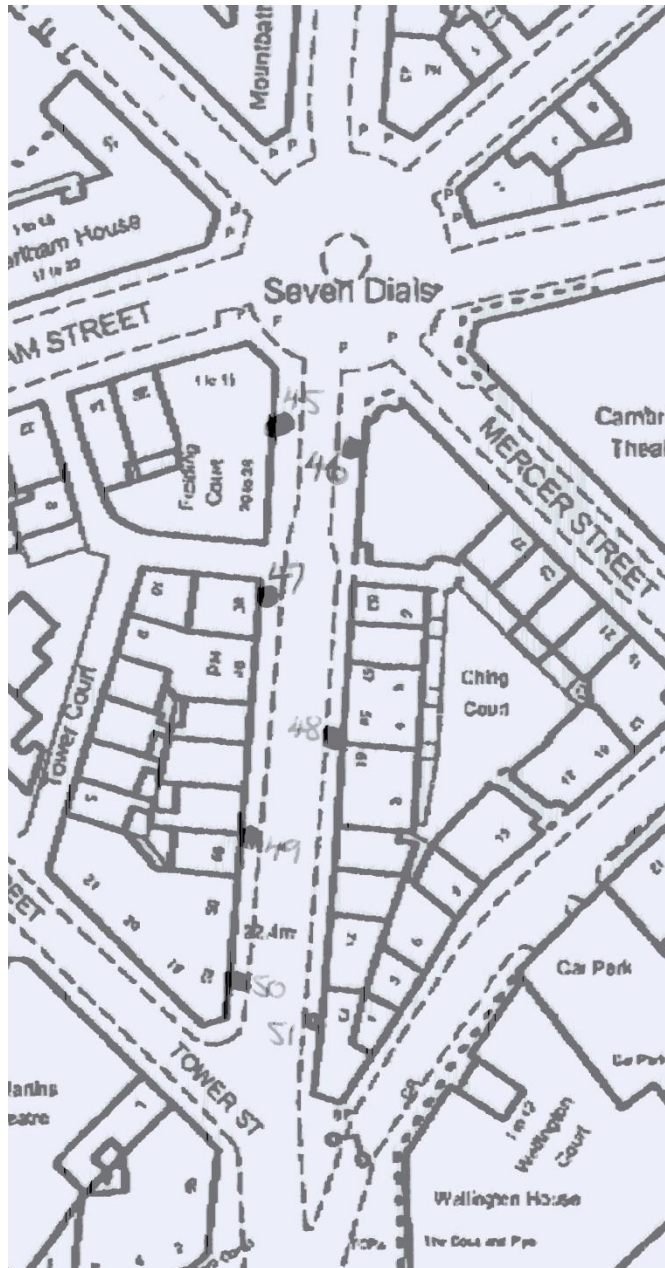

SEVEN DIALS LIGHTING

Location Map

Mercer Street (south east)

SEVEN DIALS LIGHTING

Position No 1
(Vidal Sassoon Salon)
Mercer Street (south east)

SEVEN DIALS LIGHTING

Position No 2

(Cambridge Theatre)

SEVEN DIALS LIGHTING

Position No 43
(Cambridge Court)
Earlham Street (west)

SEVEN DIALS LIGHTING

Position No 44
(Cambridge Court)
Earlham Street (west)

Feed from
supply point
of adjacent
light

SEVEN DIALS LIGHTING

Location Map

Monmouth Street (south)

SEVEN DIALS LIGHTING

Position No 45
(Fielding Court)
Monmouth Street (south)

 To next light

SEVEN DIALS LIGHTING

Position No 46
(Vidal Sassoon Salon)
Monmouth Street (south)