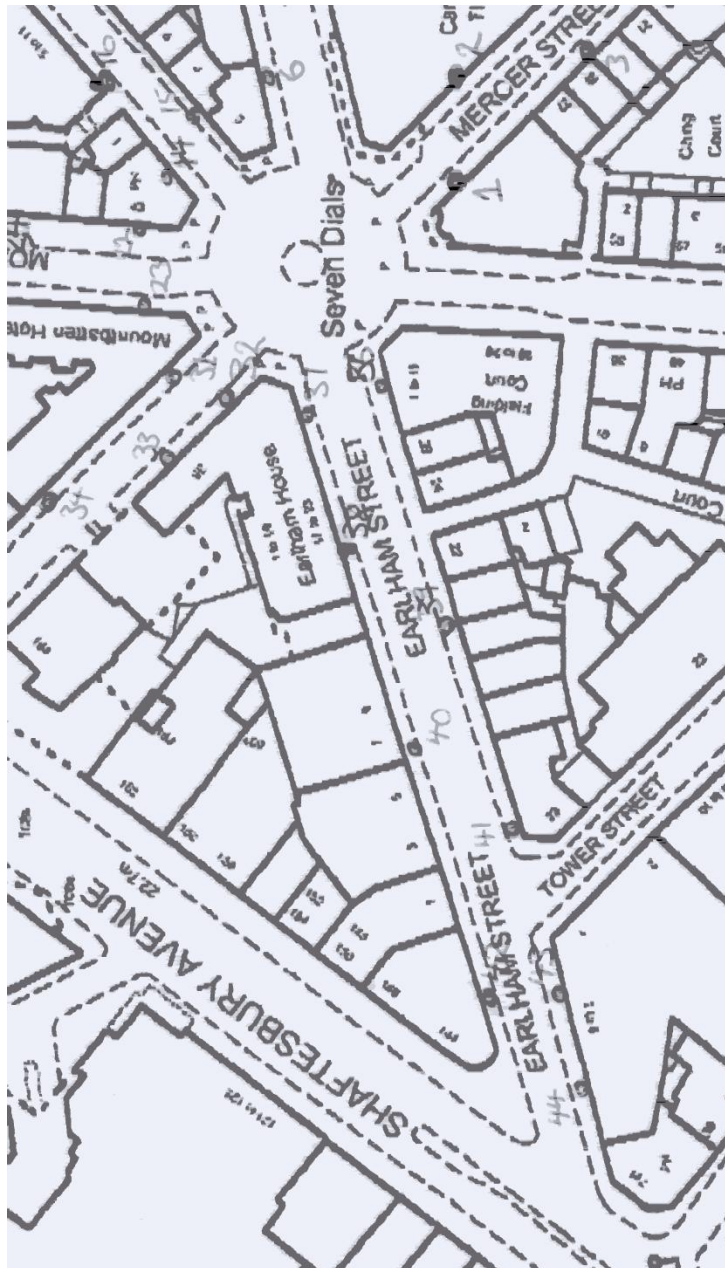

SEVEN DIALS LIGHTING

Location Map

Earlham Street (west)