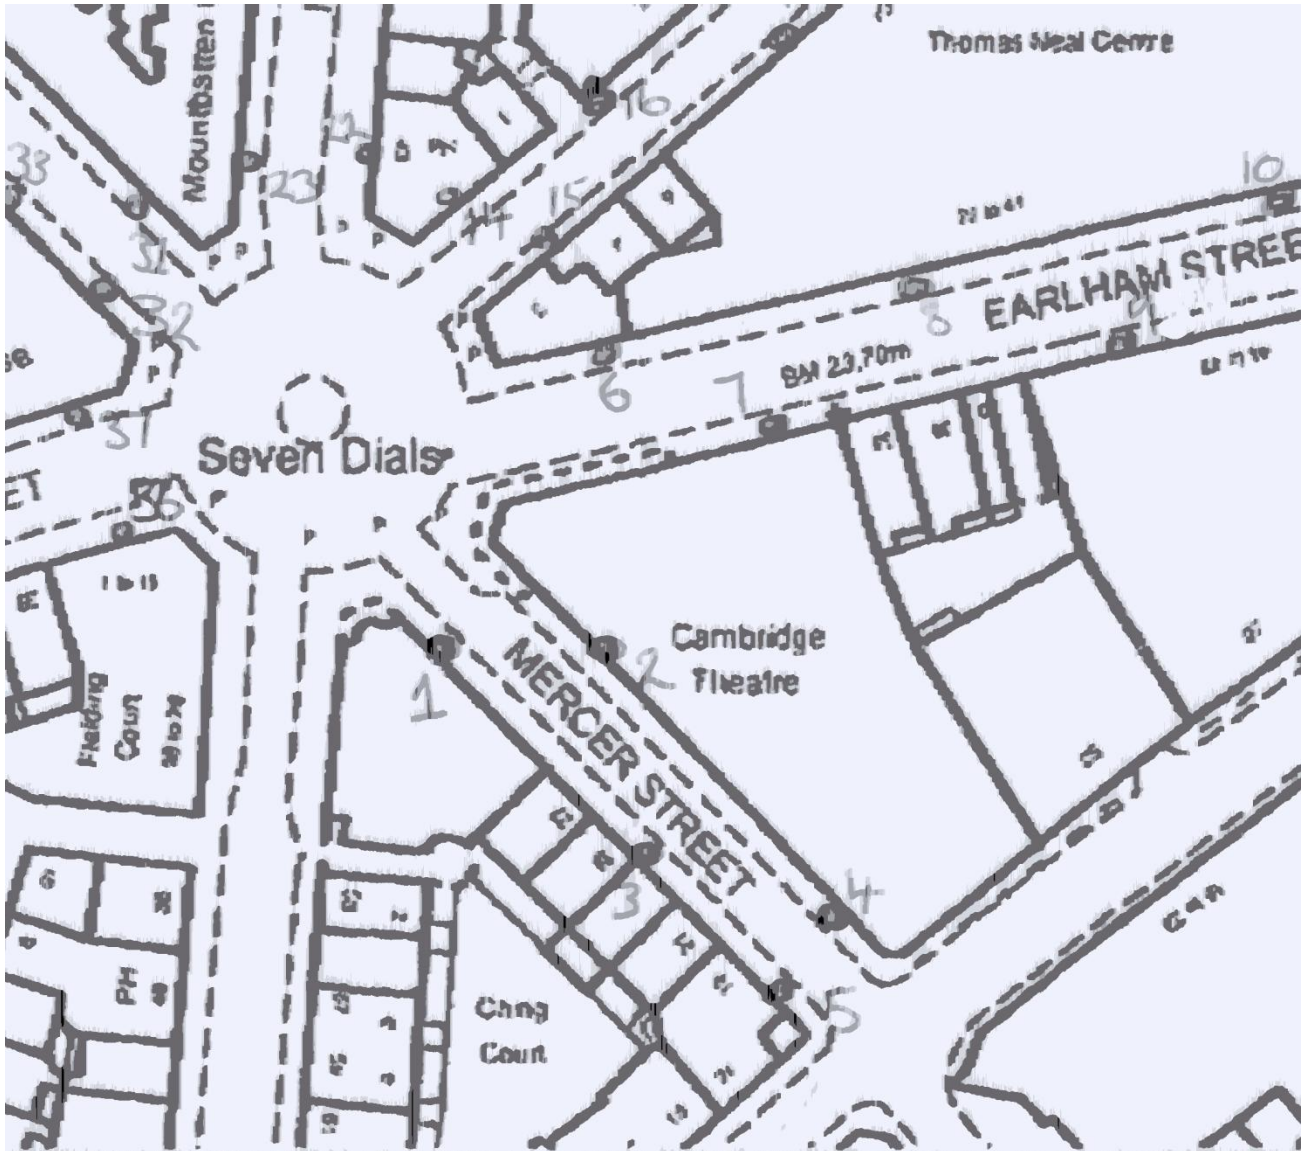

SEVEN DIALS LIGHTING

Location Map

Mercer Street (south east)

SEVEN DIALS LIGHTING

Position No 1
(Vidal Sassoon Salon)
Mercer Street (south east)

SEVEN DIALS LIGHTING

Position No 2

(Cambridge Theatre)