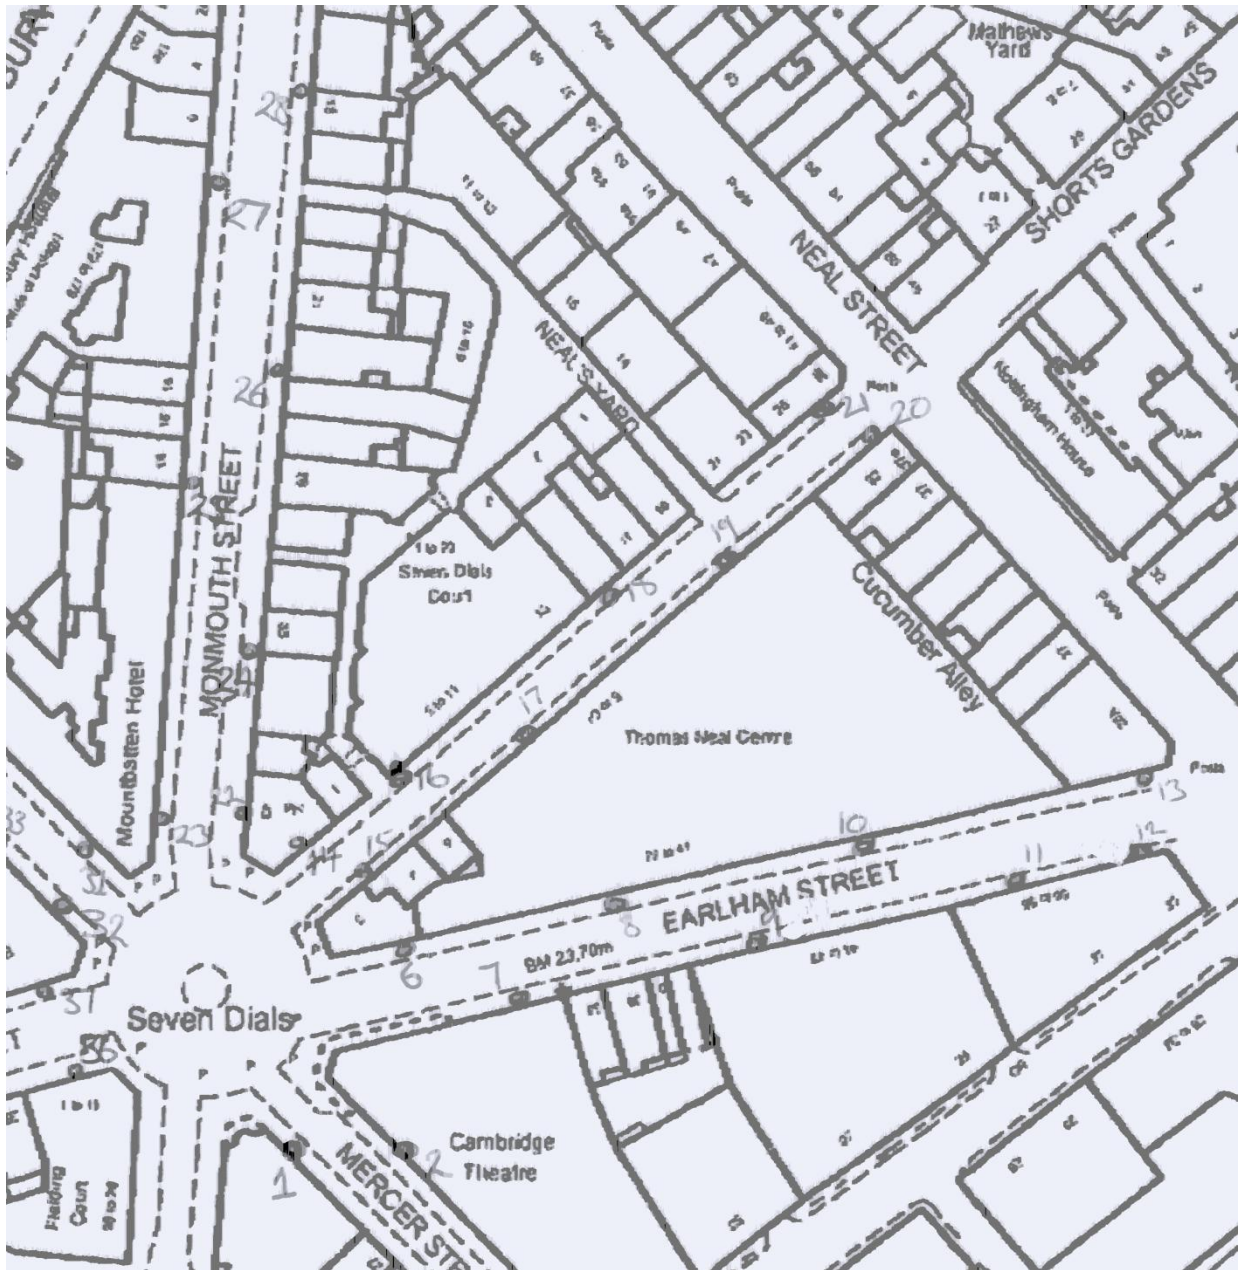

Location Map
Shorts Gardens

SEVEN DIALS LIGHTING

Position No 14

(The Crown)

Listed Property

Shorts Gardens

End of
cornice

SEVEN DIALS LIGHTING