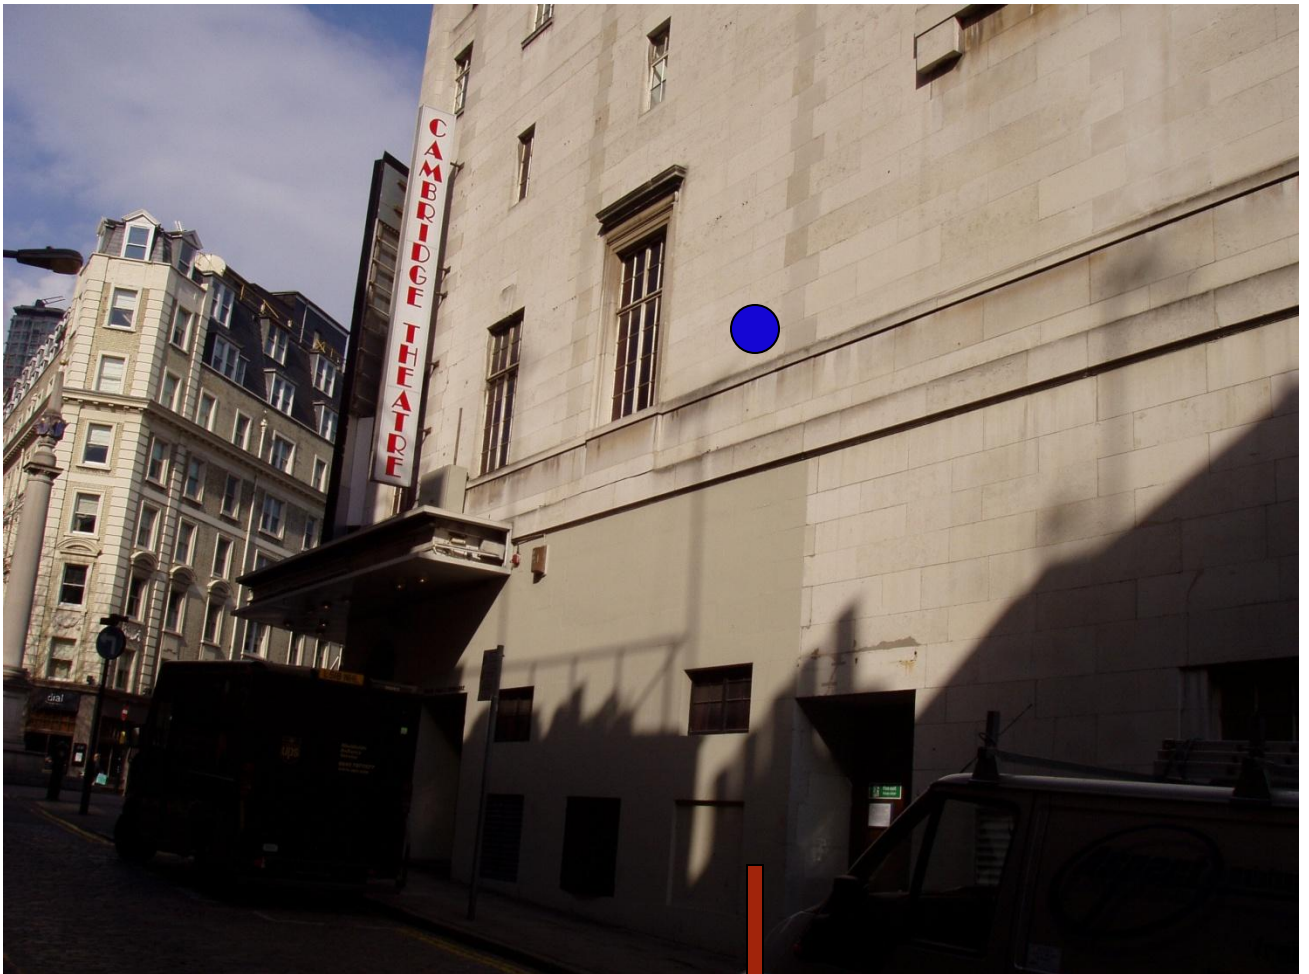

SEVEN DIALS LIGHTING

Location Map

Mercer Street (south east)

SEVEN DIALS LIGHTING

Position No 1
(Vidal Sassoon Salon)
Mercer Street (south east)

SEVEN DIALS LIGHTING

Position No 2

(Cambridge Theatre)

Listed Property

Mercer Street (south east)

SEVEN DIALS LIGHTING

Position No 3

(no 25)

Listed property

Mercer Street (south east)

SEVEN DIALS LIGHTING