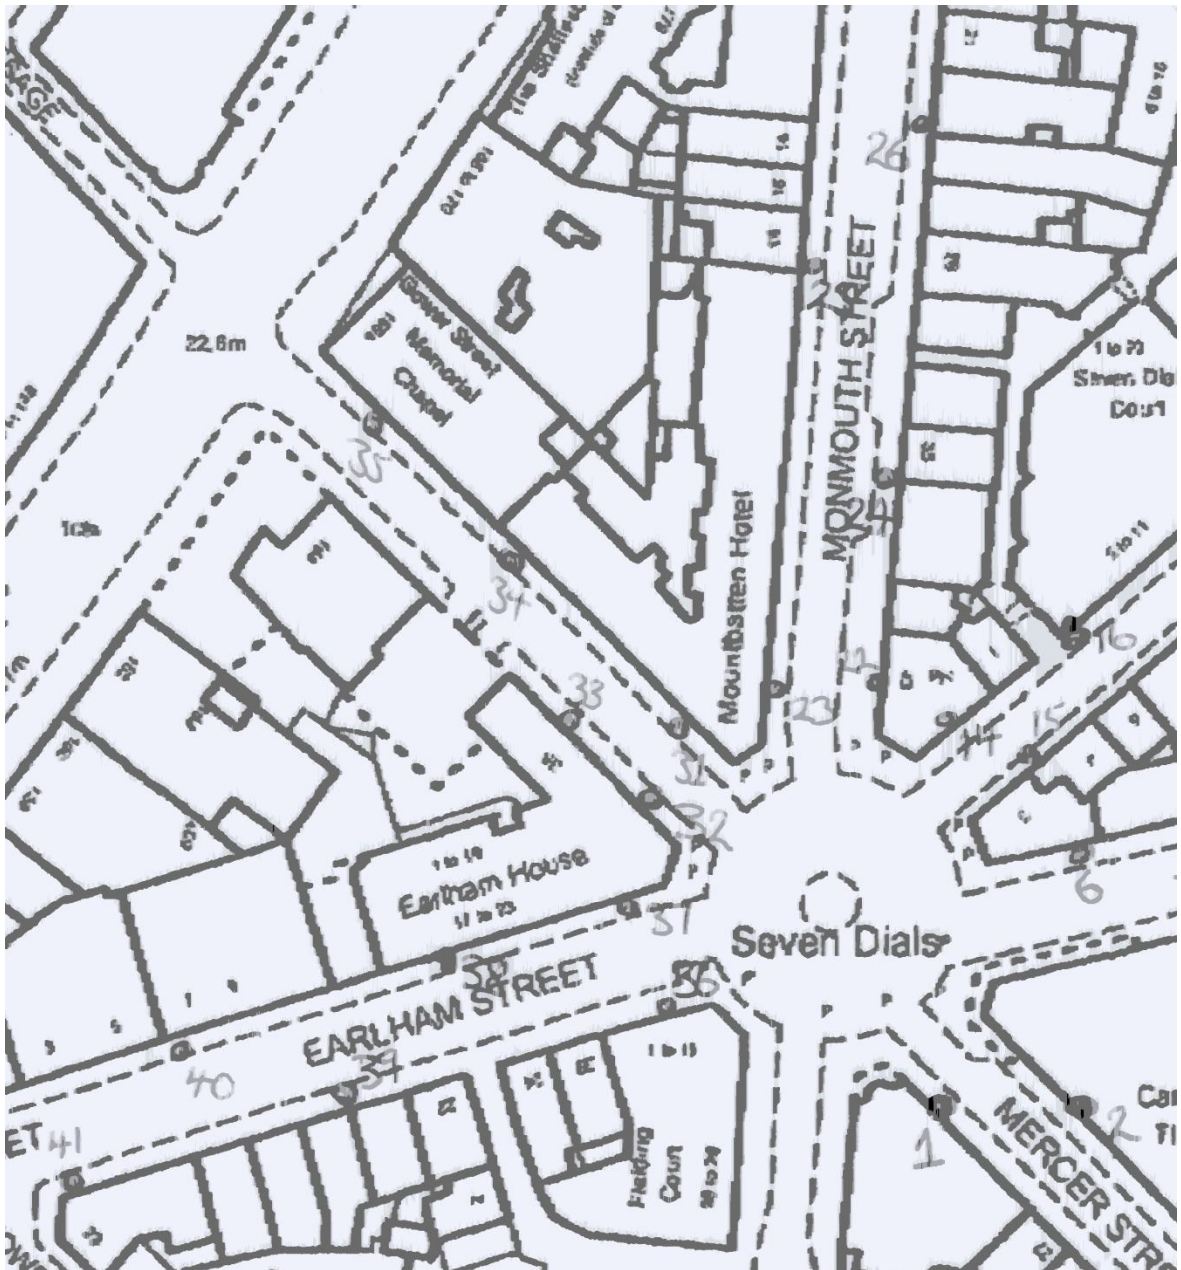

SEVEN DIALS LIGHTING

Position No 30

(no 3)

Monmouth Street (north)

SEVEN DIALS LIGHTING

Location Map

Mercer Street (north west)

SEVEN DIALS LIGHTING