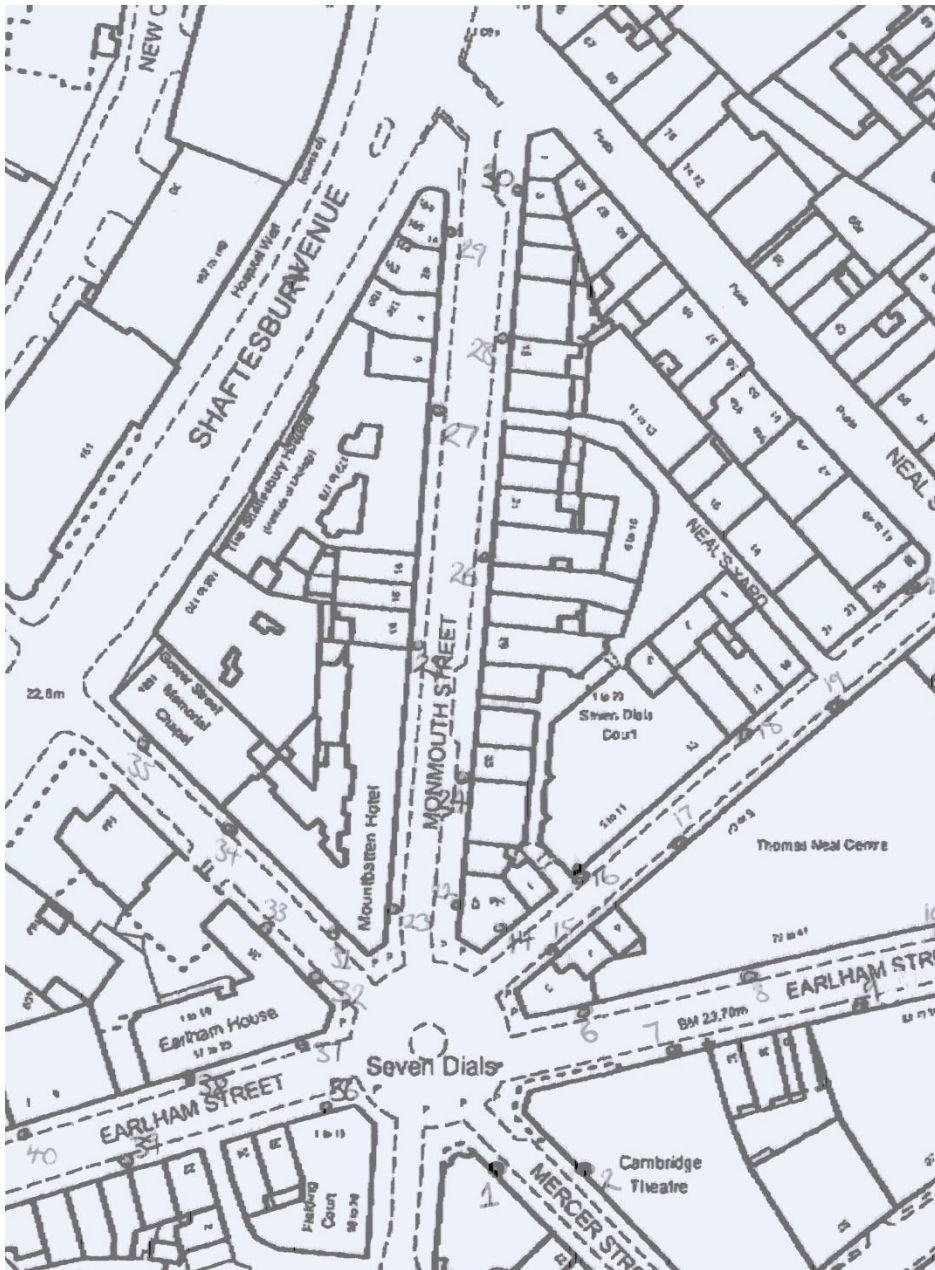

Location Map

Monmouth Street (north)

SEVEN DIALS LIGHTING

Position No 22
(The Crown)
Listed Property
Monmouth Street (north)

To next
light

SEVEN DIALS LIGHTING

Position No 23
(Mountbatten Hotel)
Monmouth Street (north)