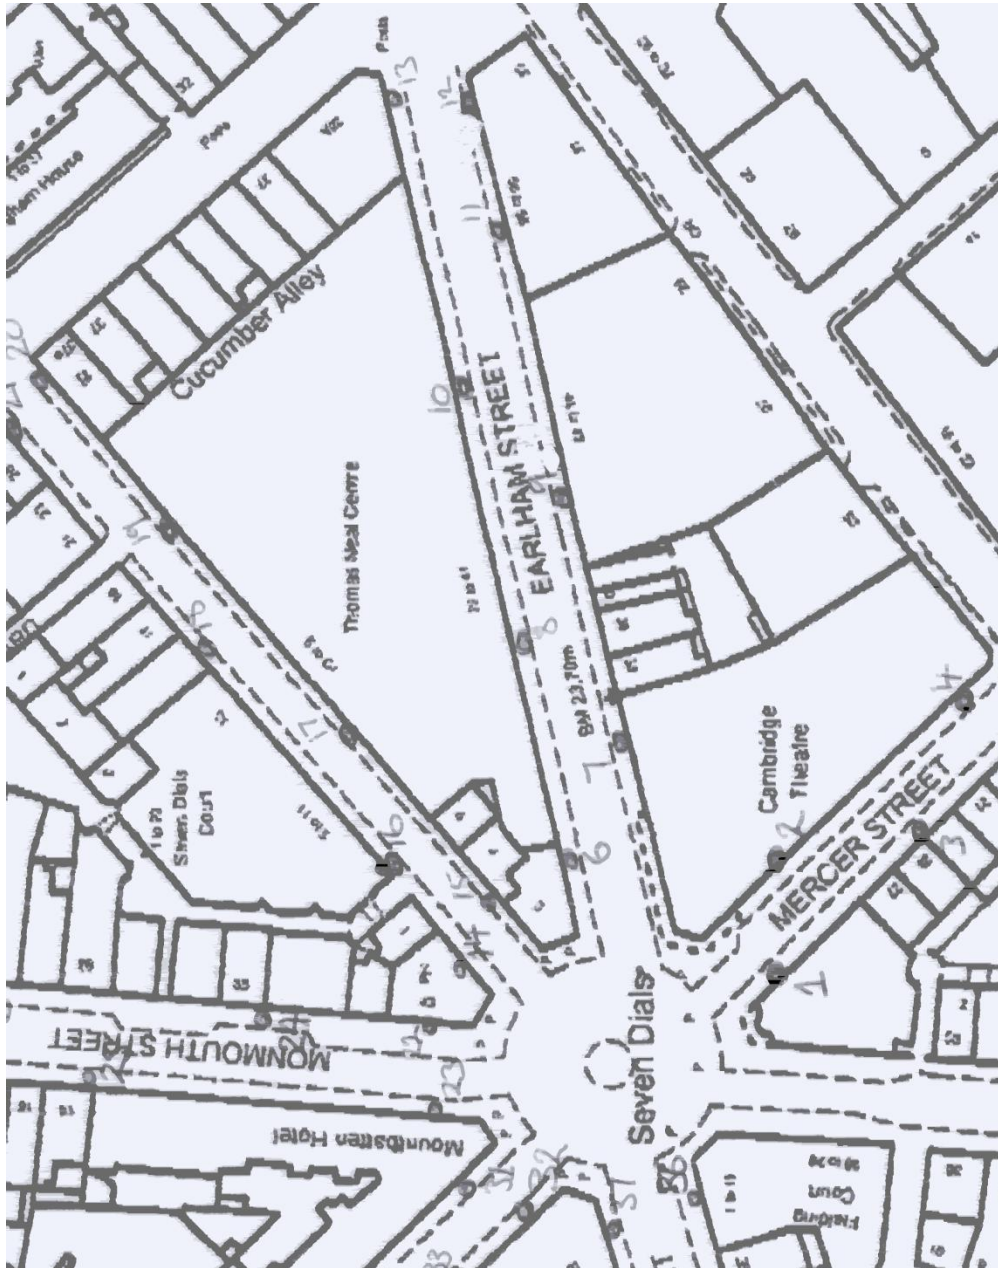

SEVEN DIALS LIGHTING

Location Map
Earlham Street (east)